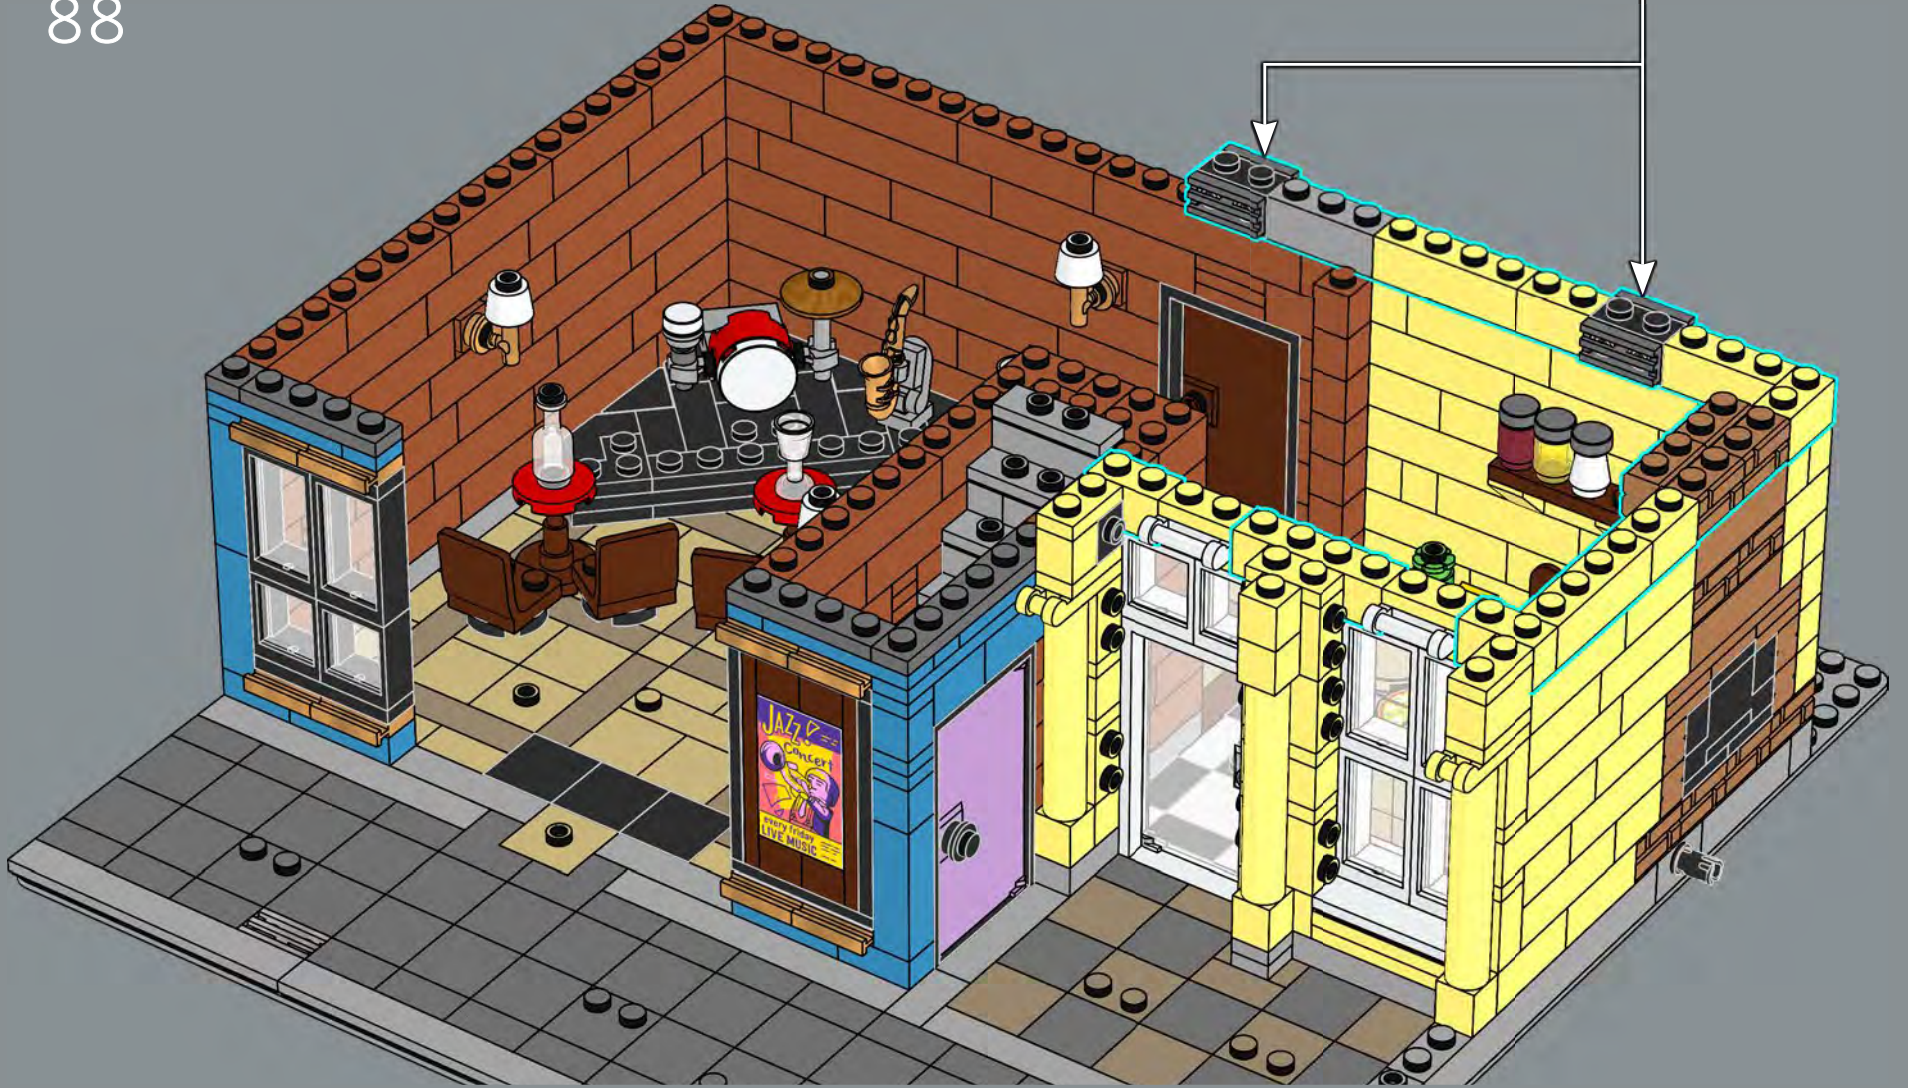

Add in these ventilation units to keep things cool.
The oven, and the music, can get pretty hot!

88