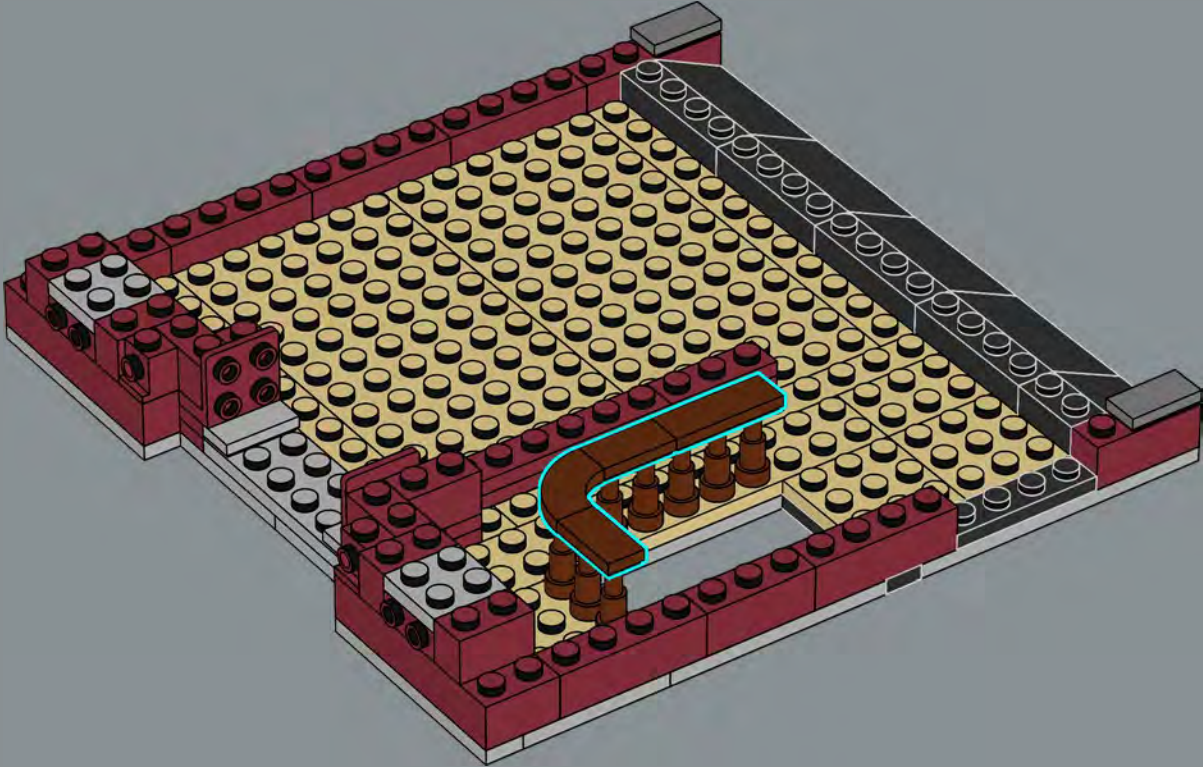

291

292

293

294

The element used to make the windowsills (1x2 plate with handles) has been in the LEGO® System since 1978!

295

296

1