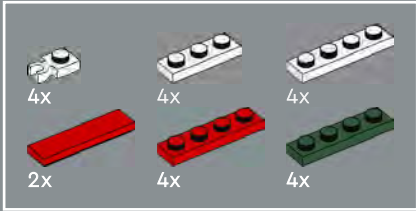

103

104

105

106

The curtains and lighting rig are designed to be easily taken out and put back in for when you want to reset the stage.

108

109

110