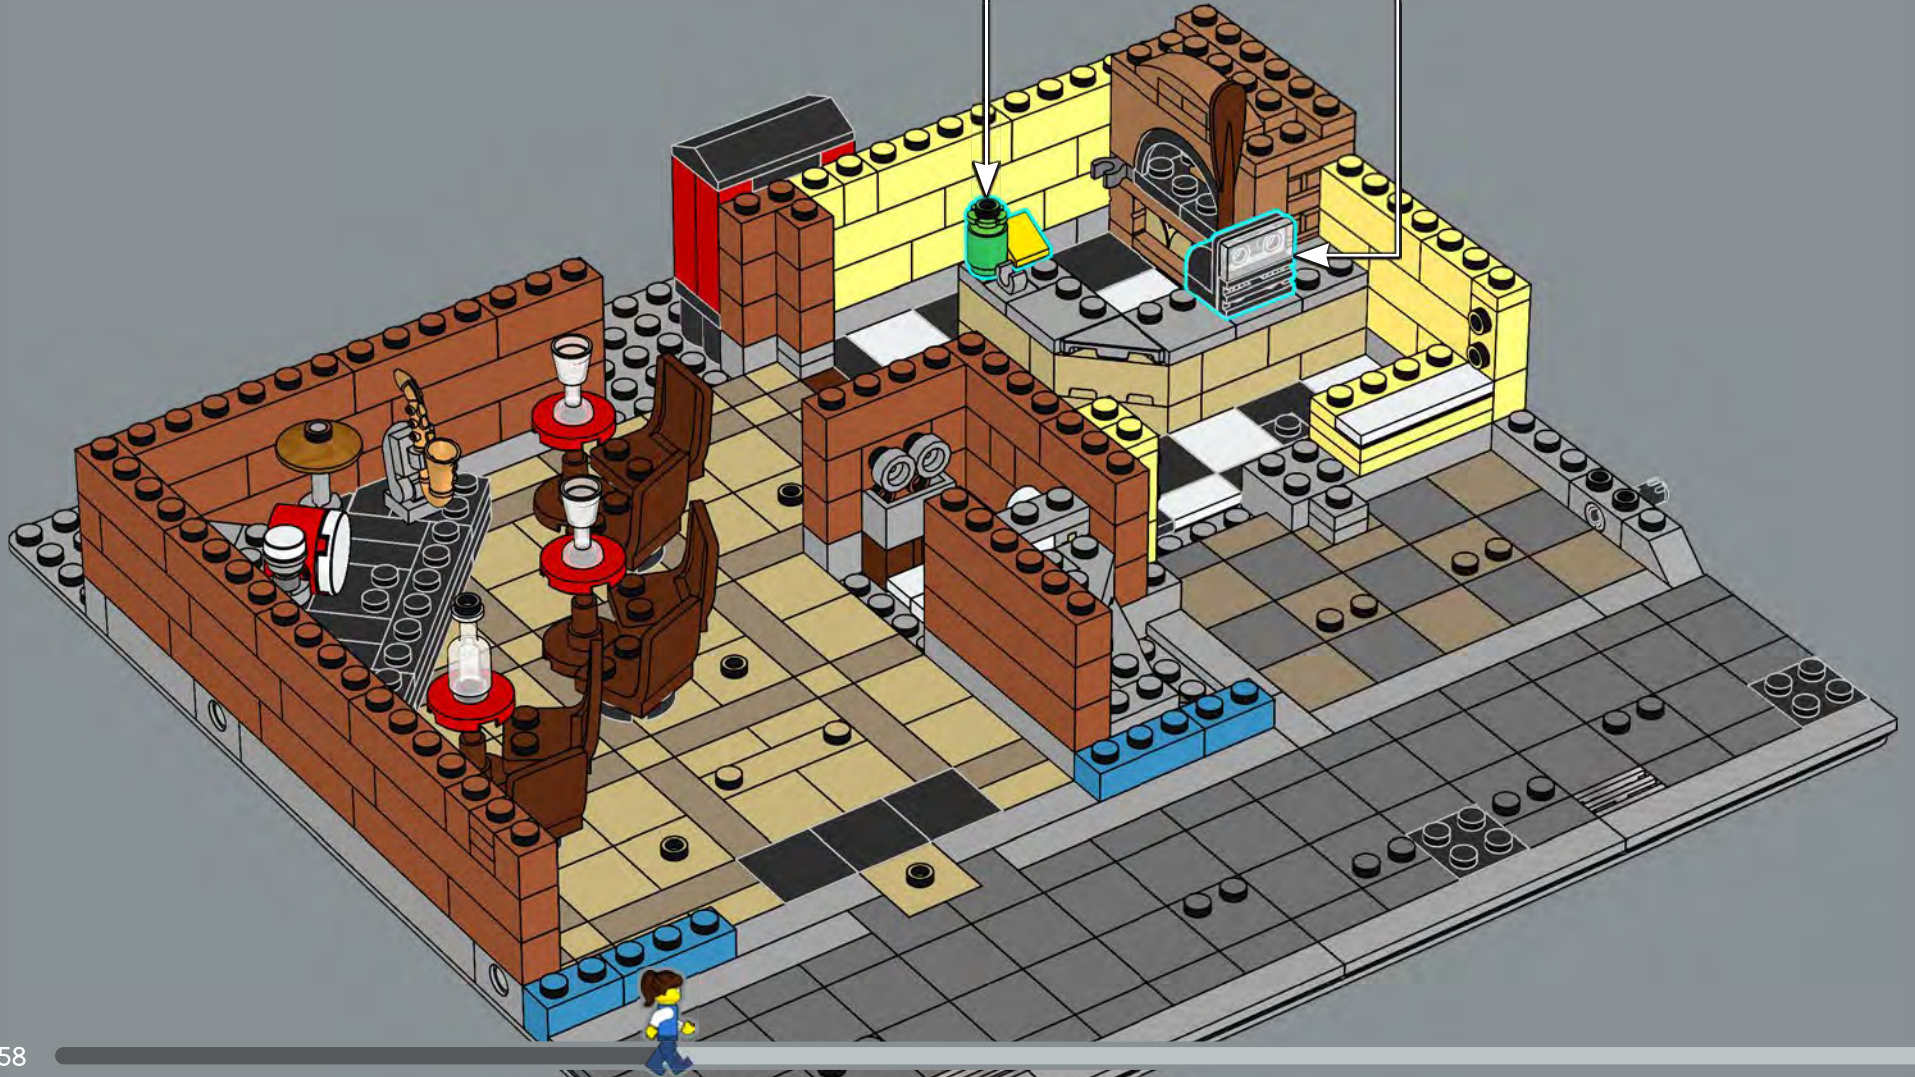

Tonight, the bass player plays his debut performance. He's been practising very hard when he's not working at the LEGO® 10232 Palace Cinema.

52

53

54

55

56

57

One delicious margherita pizza coming right up!  
Customers can enjoy the whole pie or buy it by the slice.