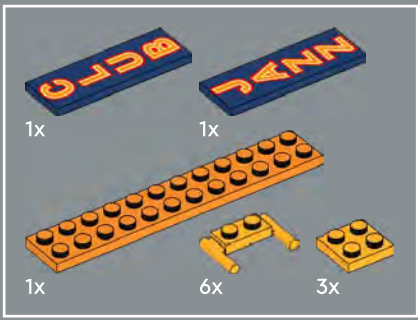

379

380

381

382

383

384

385

The LEGO® sausage has proven to be an incredibly useful element. It has appeared in 9 colours in dozens of LEGO sets.