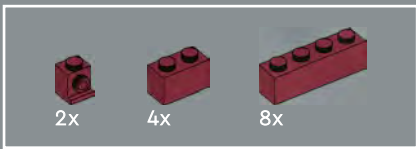

291

292

293

294

The element used to make the windowsills (1x2 plate with handles) has been in the LEGO® System since 1978!

295

296

1