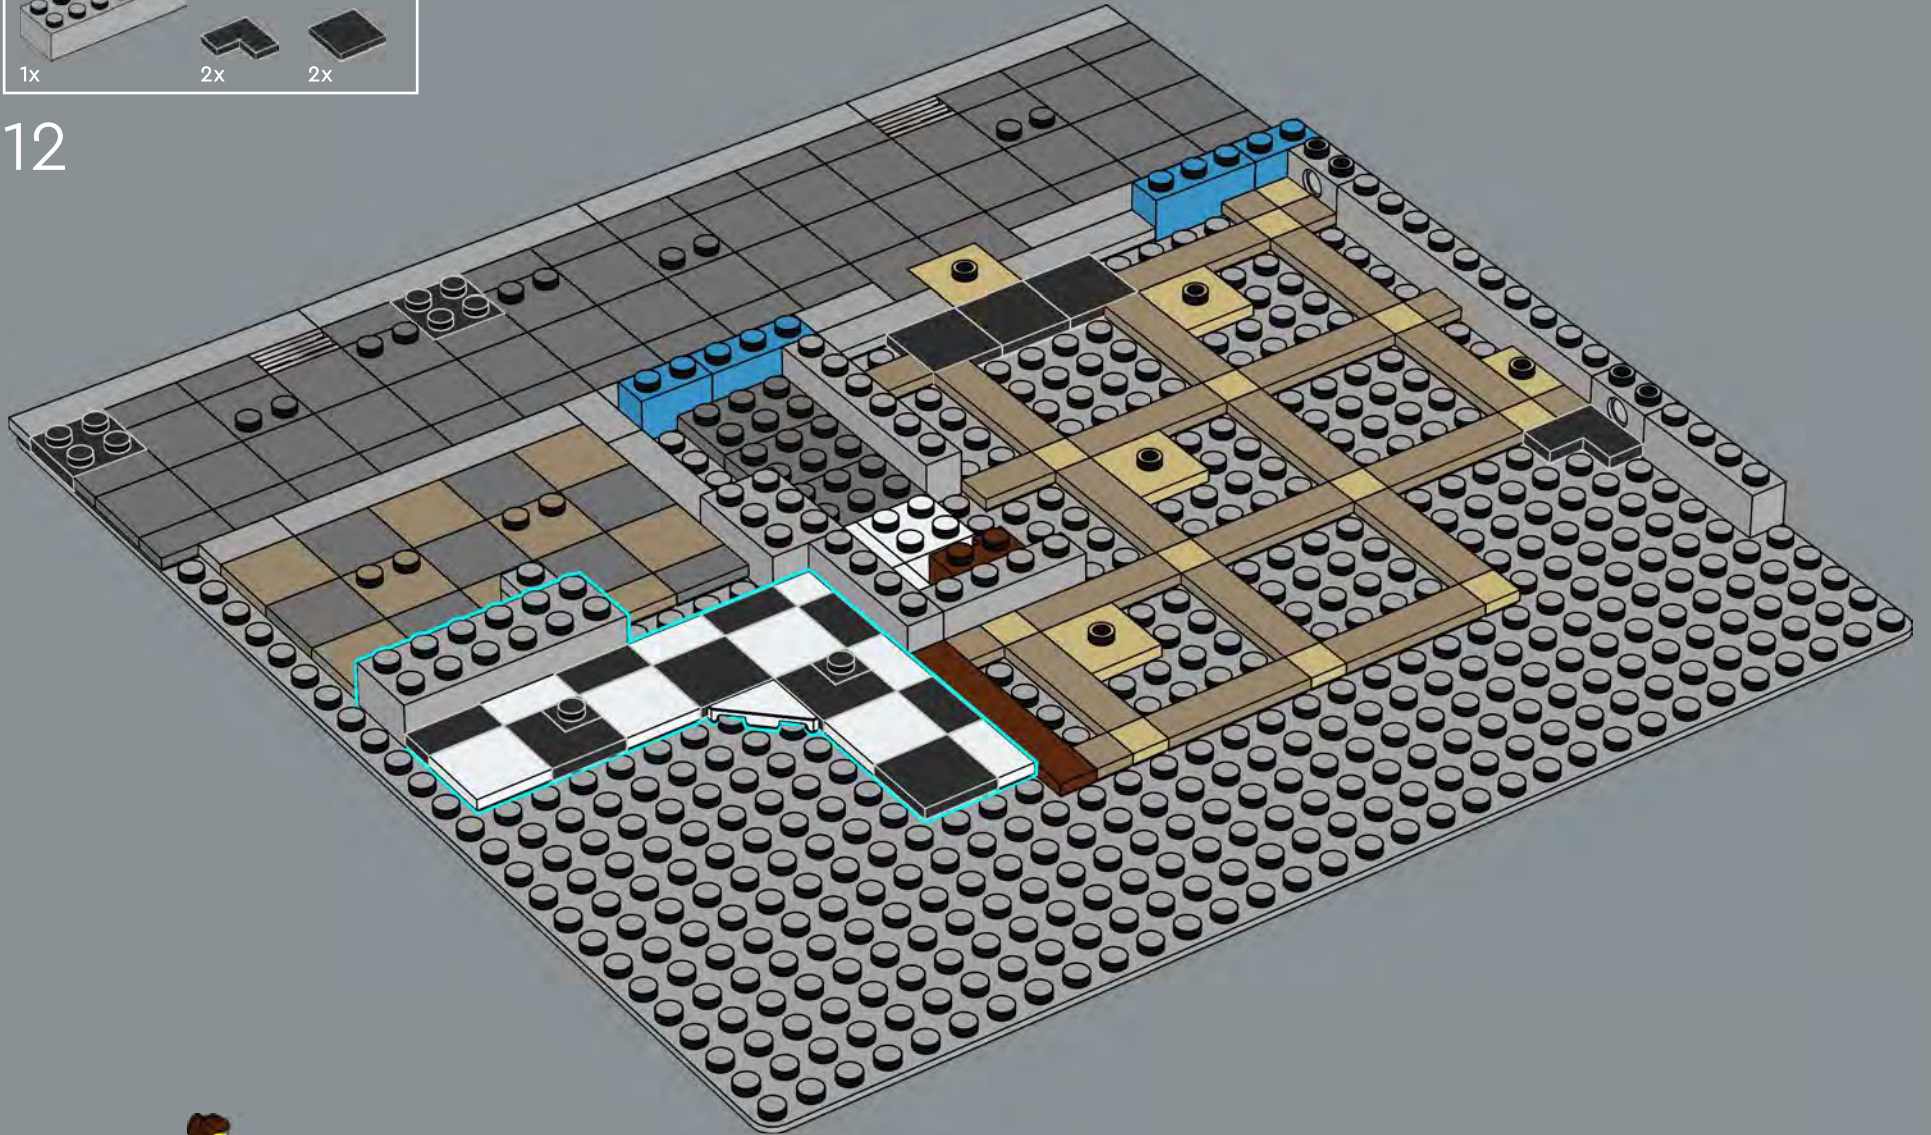

9

10

The placement of these elements creates a line angled at 45 degrees to the overall LEGO® grid. You'll find builds and elements oriented at 45 degrees used as a motif throughout the Jazz Club.

11

12

13