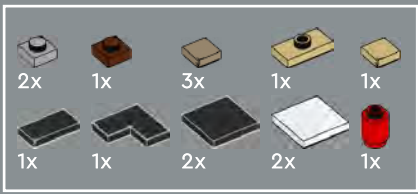

9

10

The placement of these elements creates a line angled at 45 degrees to the overall LEGO® grid. You'll find builds and elements oriented at 45 degrees used as a motif throughout the Jazz Club.

11

12

13