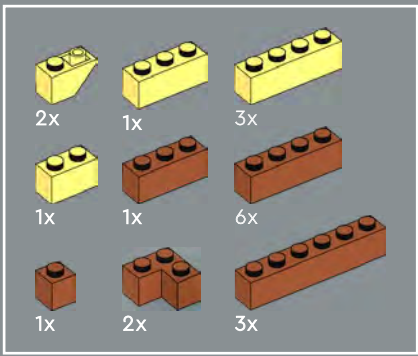

Tonight, the bass player plays his debut performance. He's been practising very hard when he's not working at the LEGO® 10232 Palace Cinema.

52

53

54

55

56

57

One delicious margherita pizza coming right up!  
Customers can enjoy the whole pie or buy it by the slice.