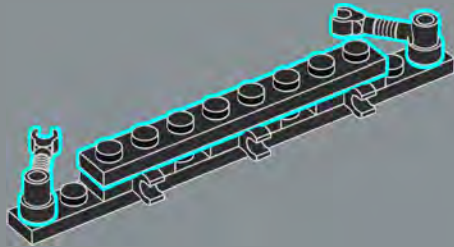

103

104

105

106

The curtains and lighting rig are designed to be easily taken out and put back in for when you want to reset the stage.

108

109

110