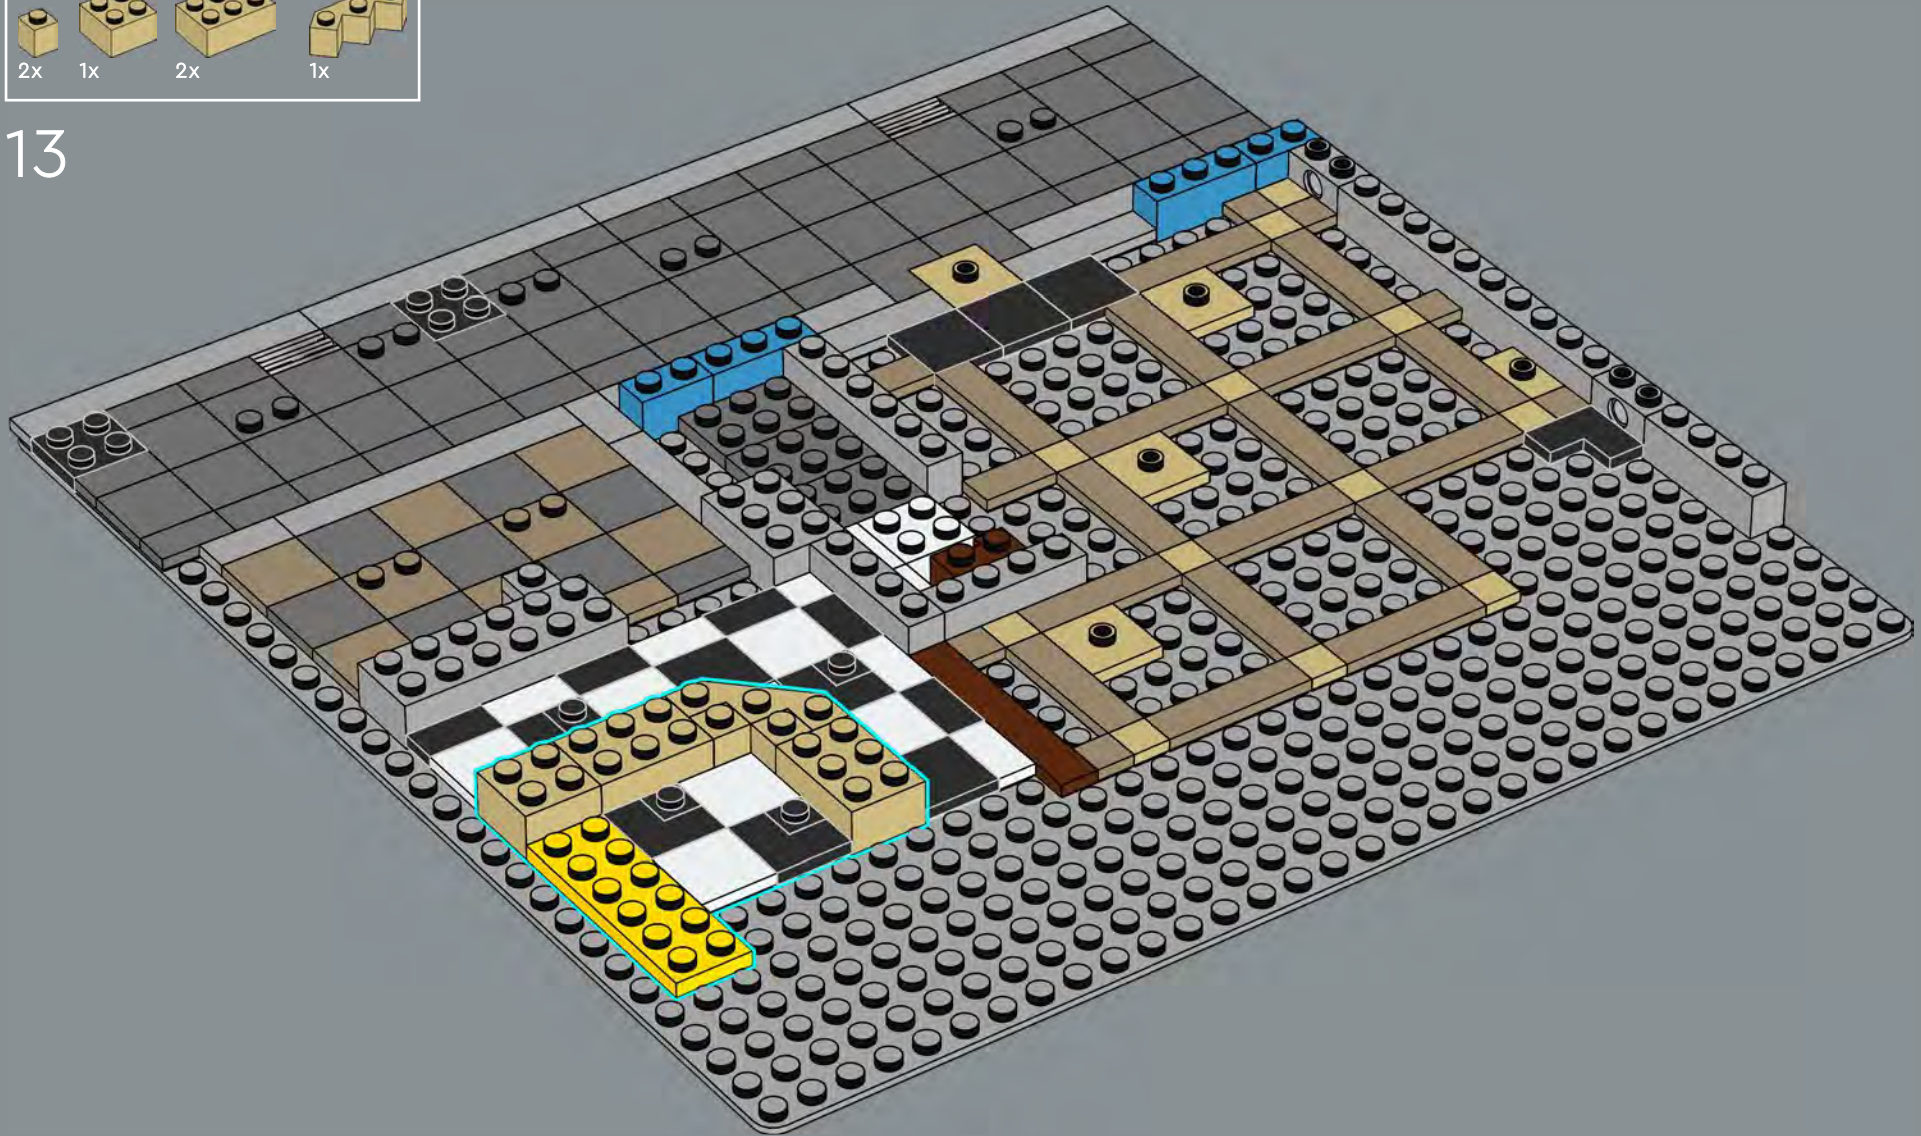

9

10

The placement of these elements creates a line angled at 45 degrees to the overall LEGO® grid. You'll find builds and elements oriented at 45 degrees used as a motif throughout the Jazz Club.

11

12

13