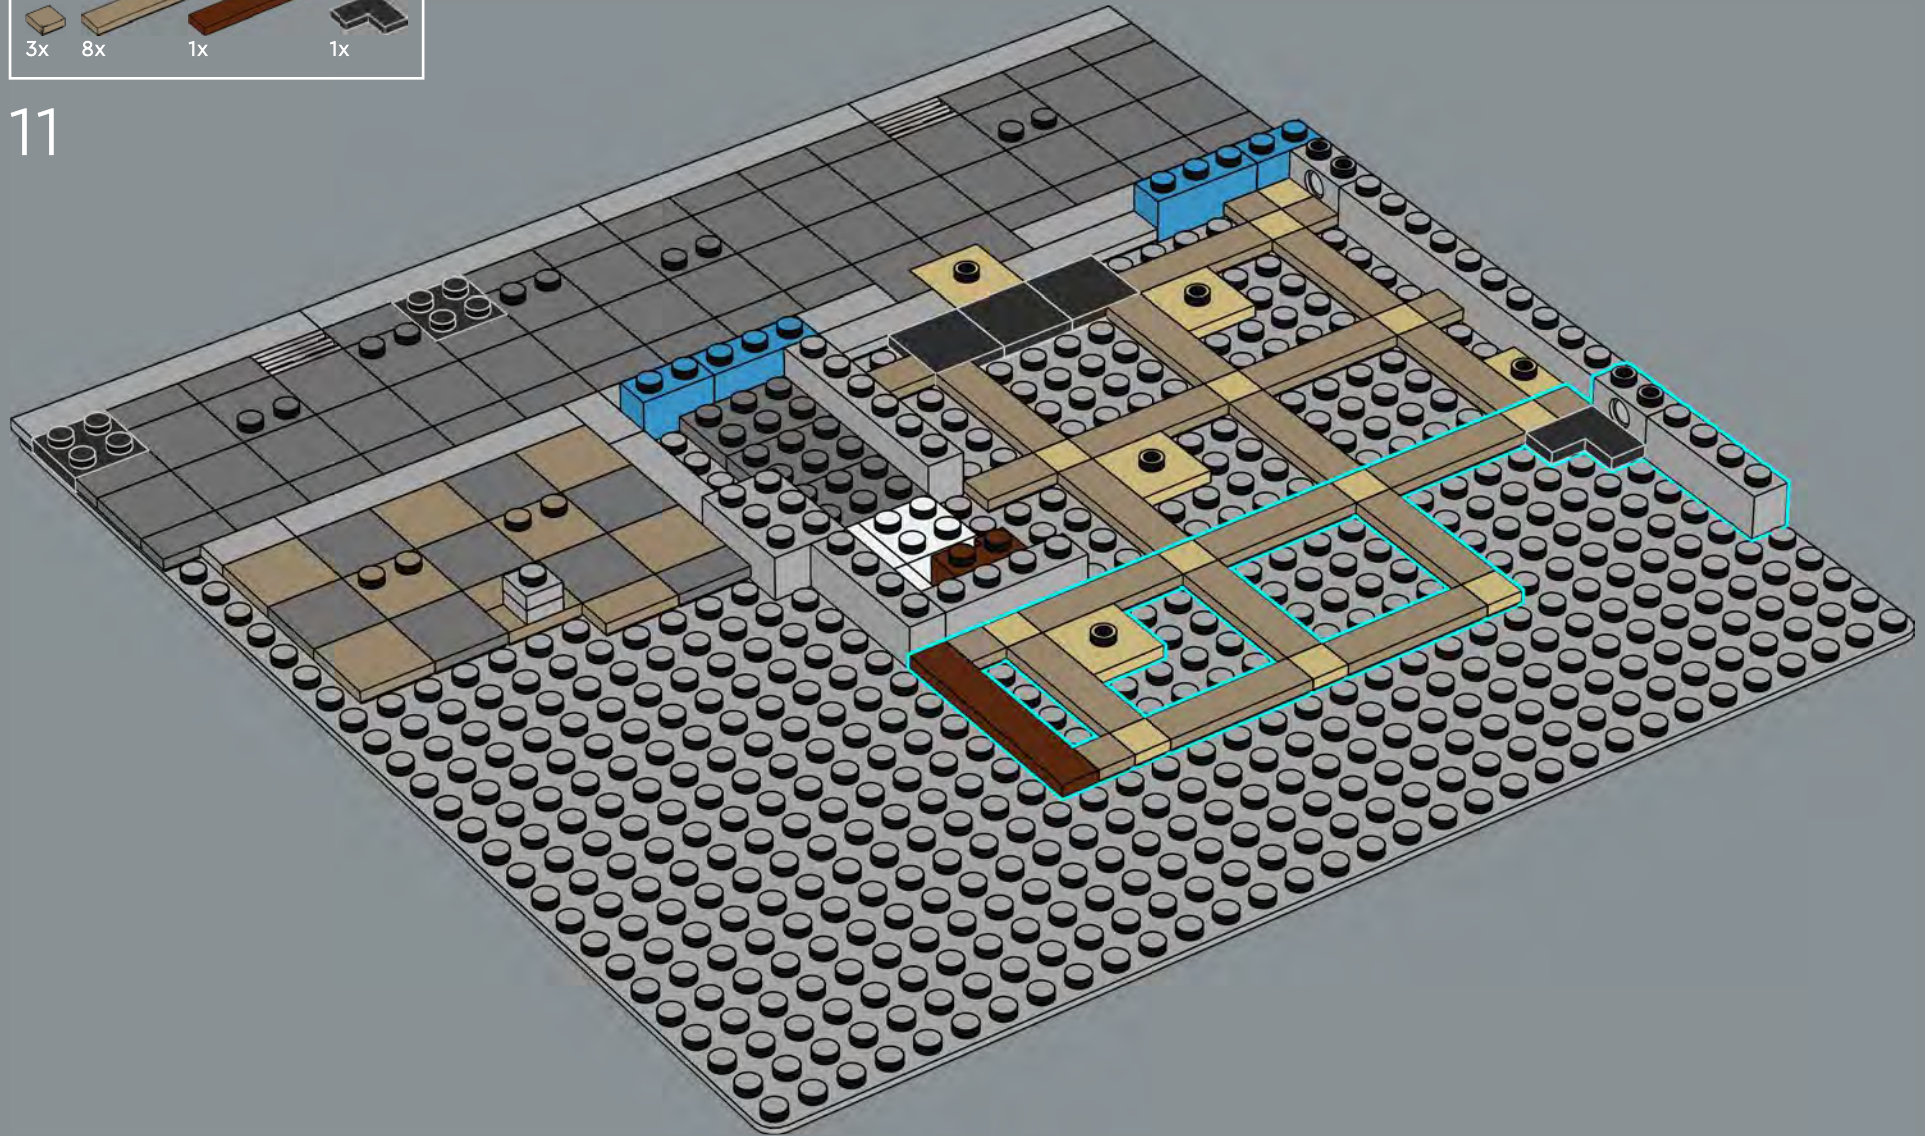

9

10

The placement of these elements creates a line angled at 45 degrees to the overall LEGO® grid. You'll find builds and elements oriented at 45 degrees used as a motif throughout the Jazz Club.

11

12

13