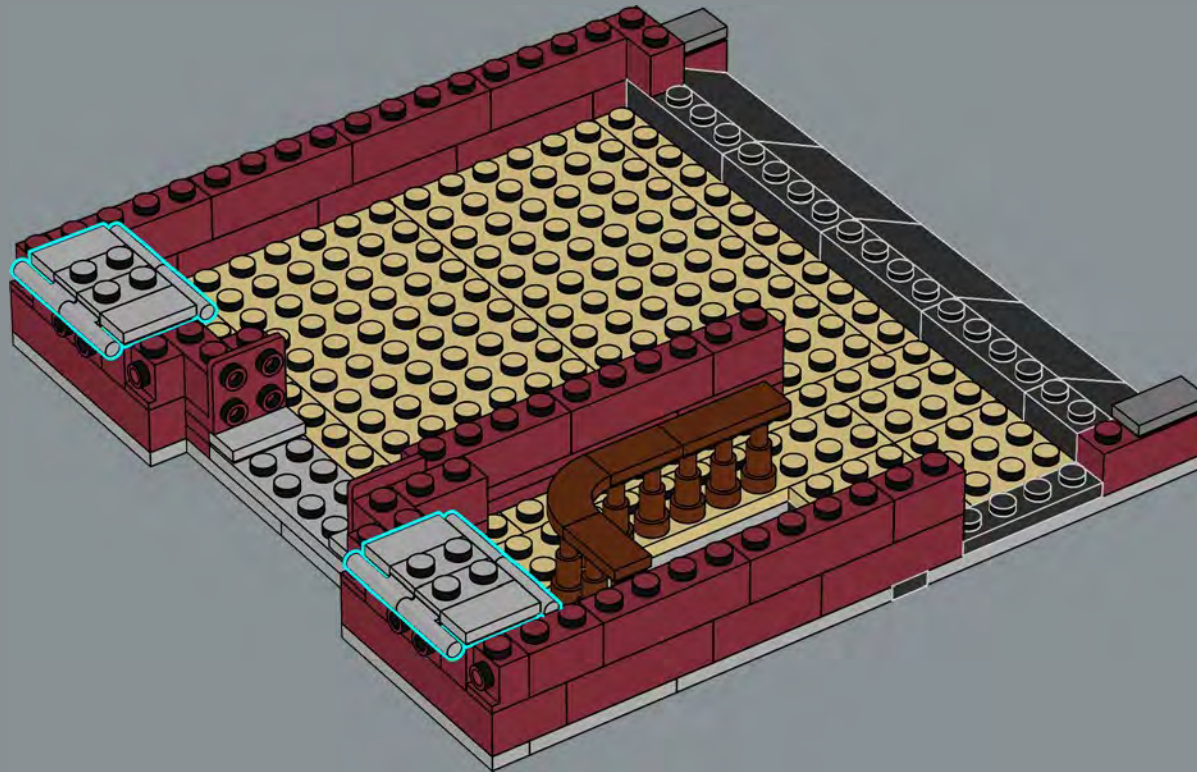

291

292

293

294

The element used to make the windowsills (1x2 plate with handles) has been in the LEGO® System since 1978!

295

296

1