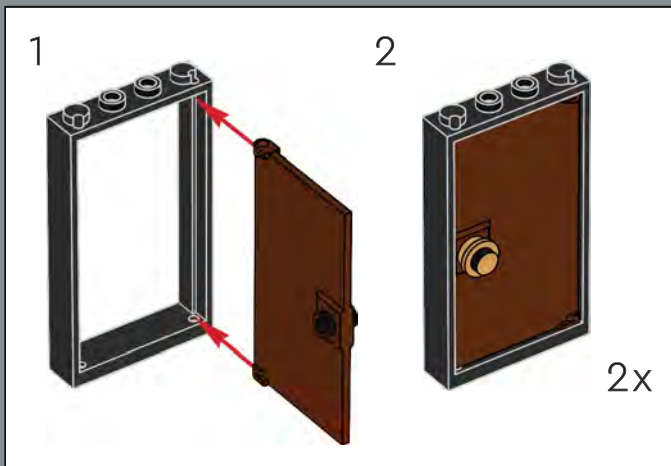

The wall art in the office is a small piece by the artist living in the loft above the LEGO® 10243 Parisian Restaurant.

201

1

2

202

203

204

205