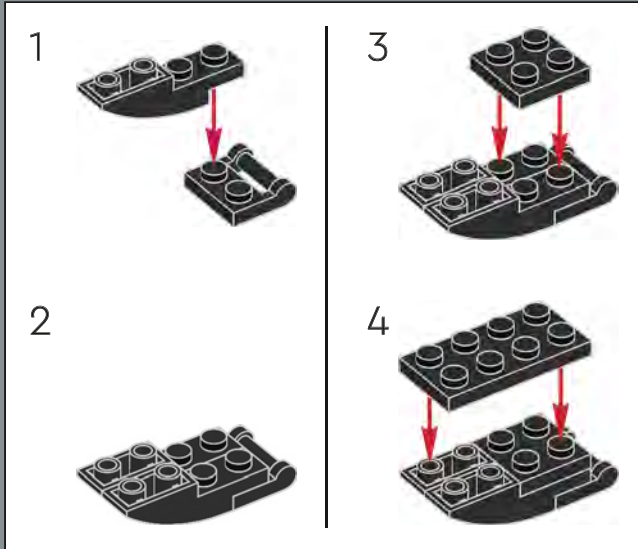

379

380

381

382

383

384

385

The LEGO® sausage has proven to be an incredibly useful element. It has appeared in 9 colours in dozens of LEGO sets.