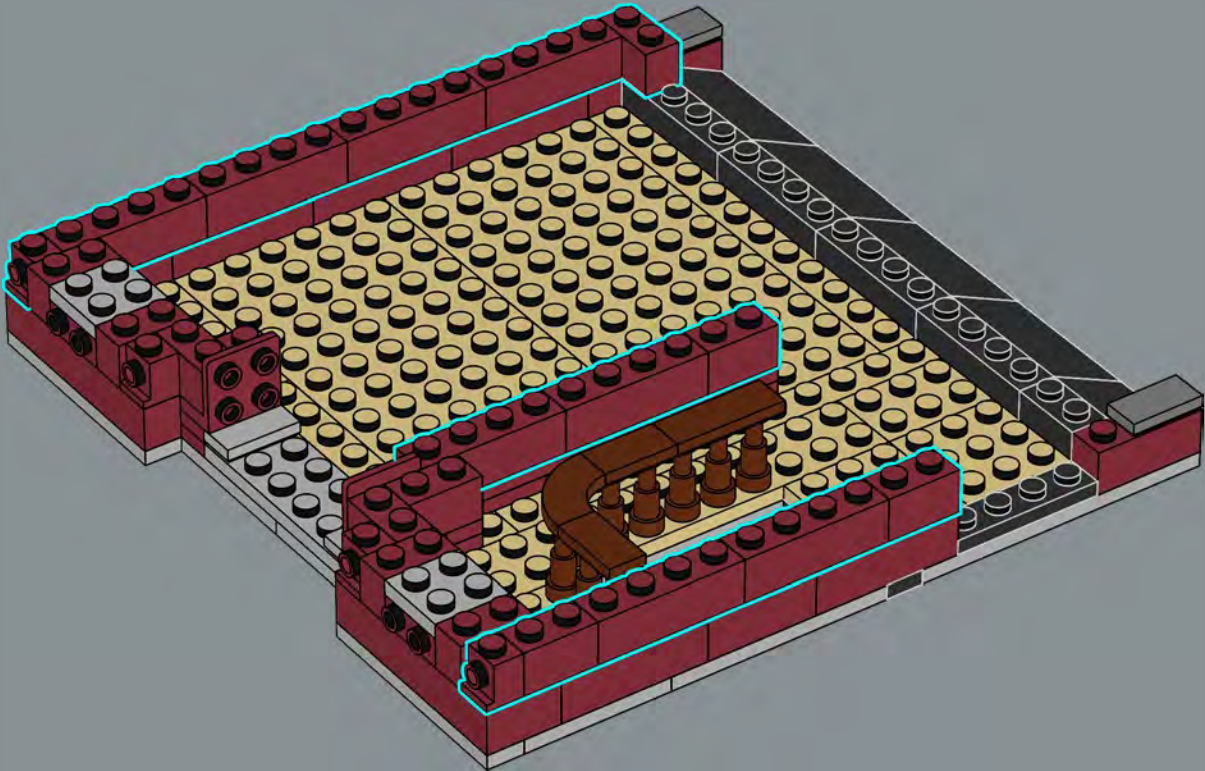

291

292

293

294

The element used to make the windowsills (1x2 plate with handles) has been in the LEGO® System since 1978!

295

296

1