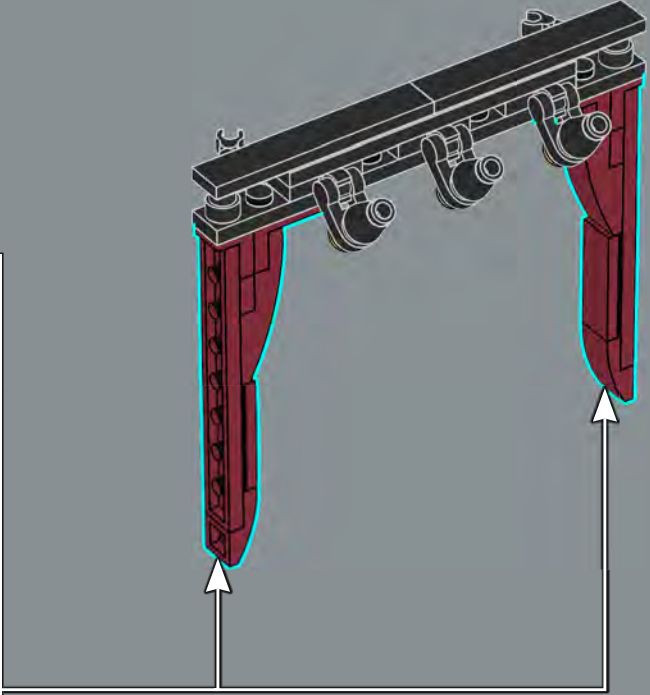

103

104

105

106

The curtains and lighting rig are designed to be easily taken out and put back in for when you want to reset the stage.

108

109

110