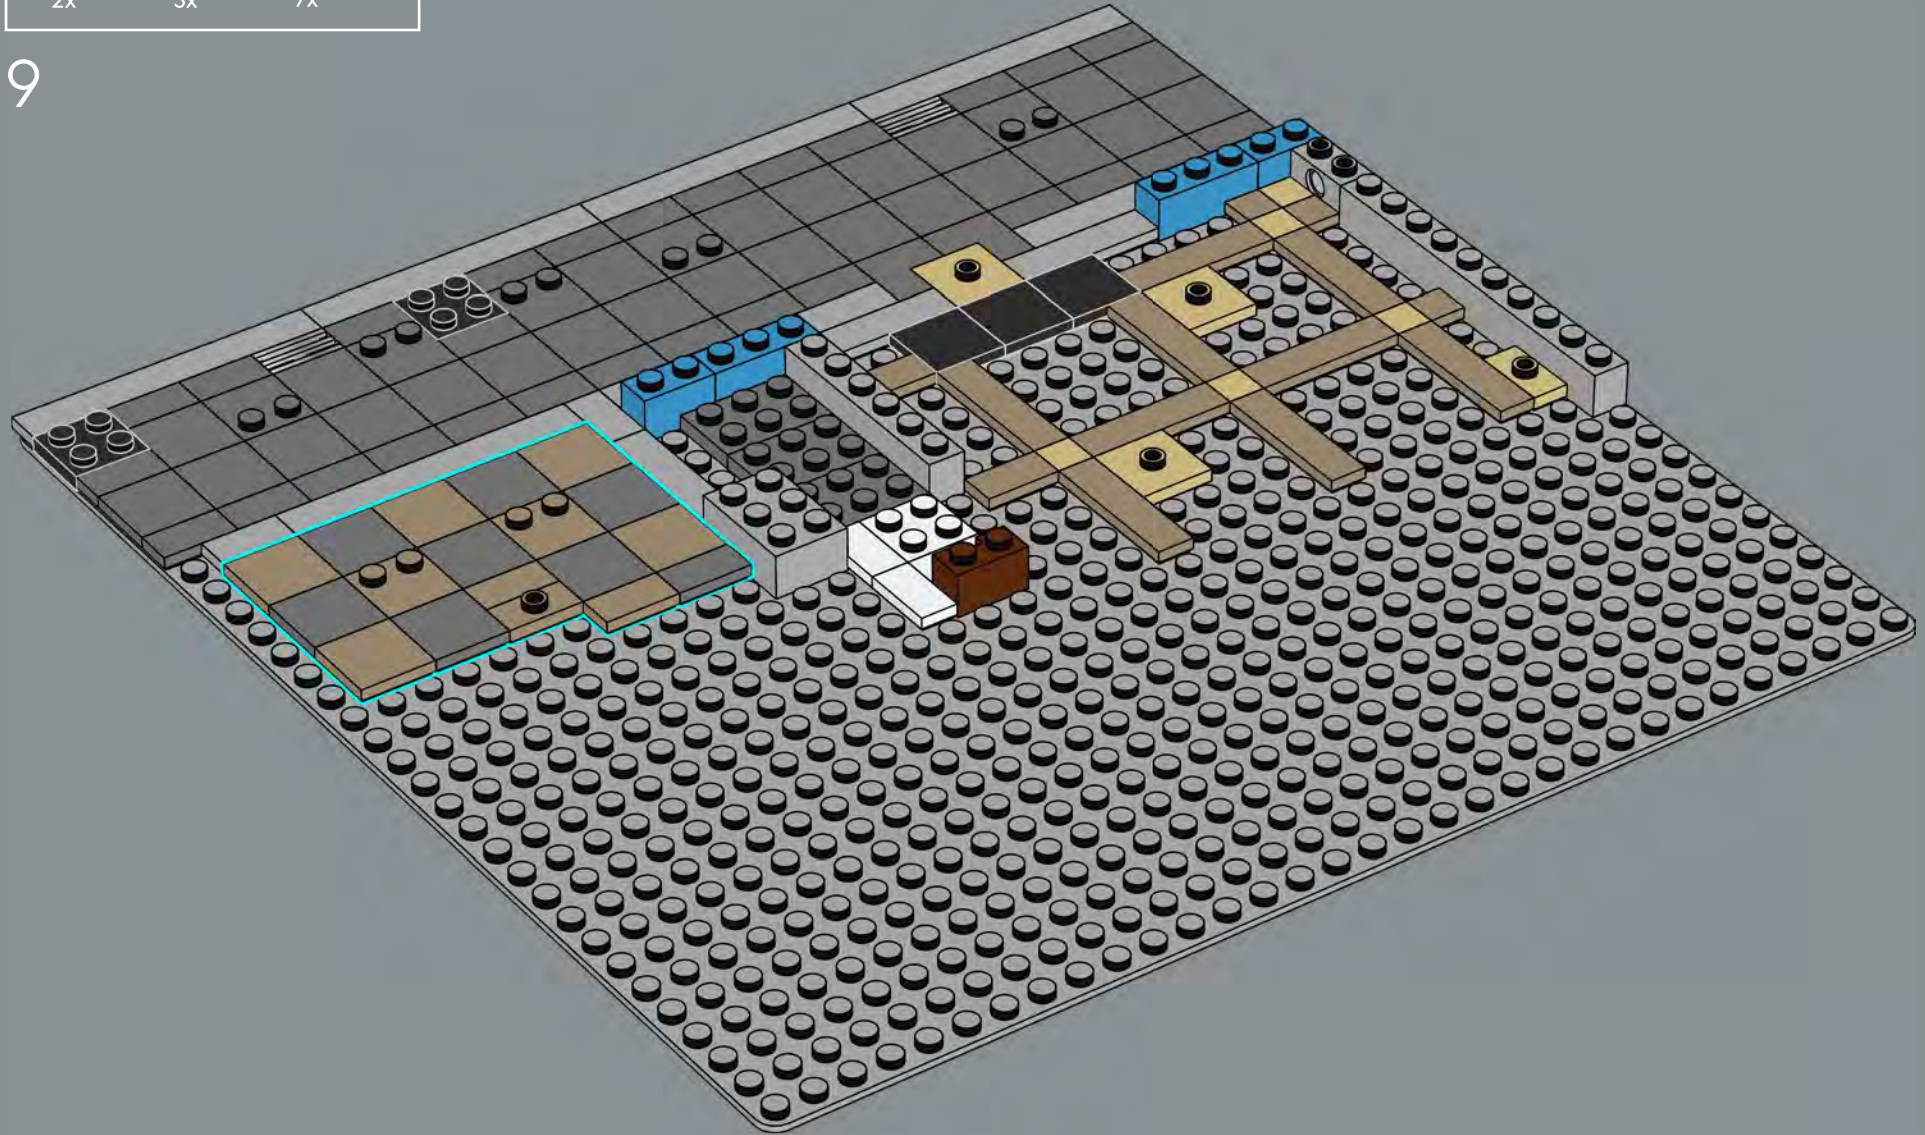

9

10

The placement of these elements creates a line angled at 45 degrees to the overall LEGO® grid. You'll find builds and elements oriented at 45 degrees used as a motif throughout the Jazz Club.

11

12

13