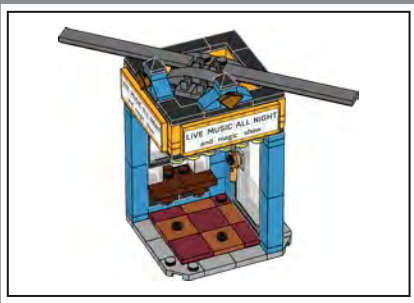

103

104

105

106

The curtains and lighting rig are designed to be easily taken out and put back in for when you want to reset the stage.

108

109

110