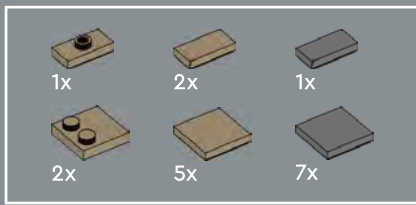

9

10

The placement of these elements creates a line angled at 45 degrees to the overall LEGO® grid. You'll find builds and elements oriented at 45 degrees used as a motif throughout the Jazz Club.

11

12

13