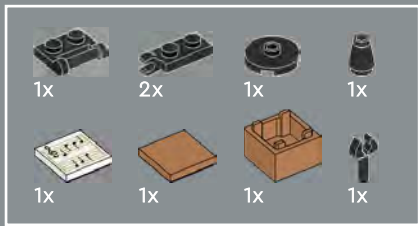

291

292

293

294

The element used to make the windowsills (1x2 plate with handles) has been in the LEGO® System since 1978!

295

296

1