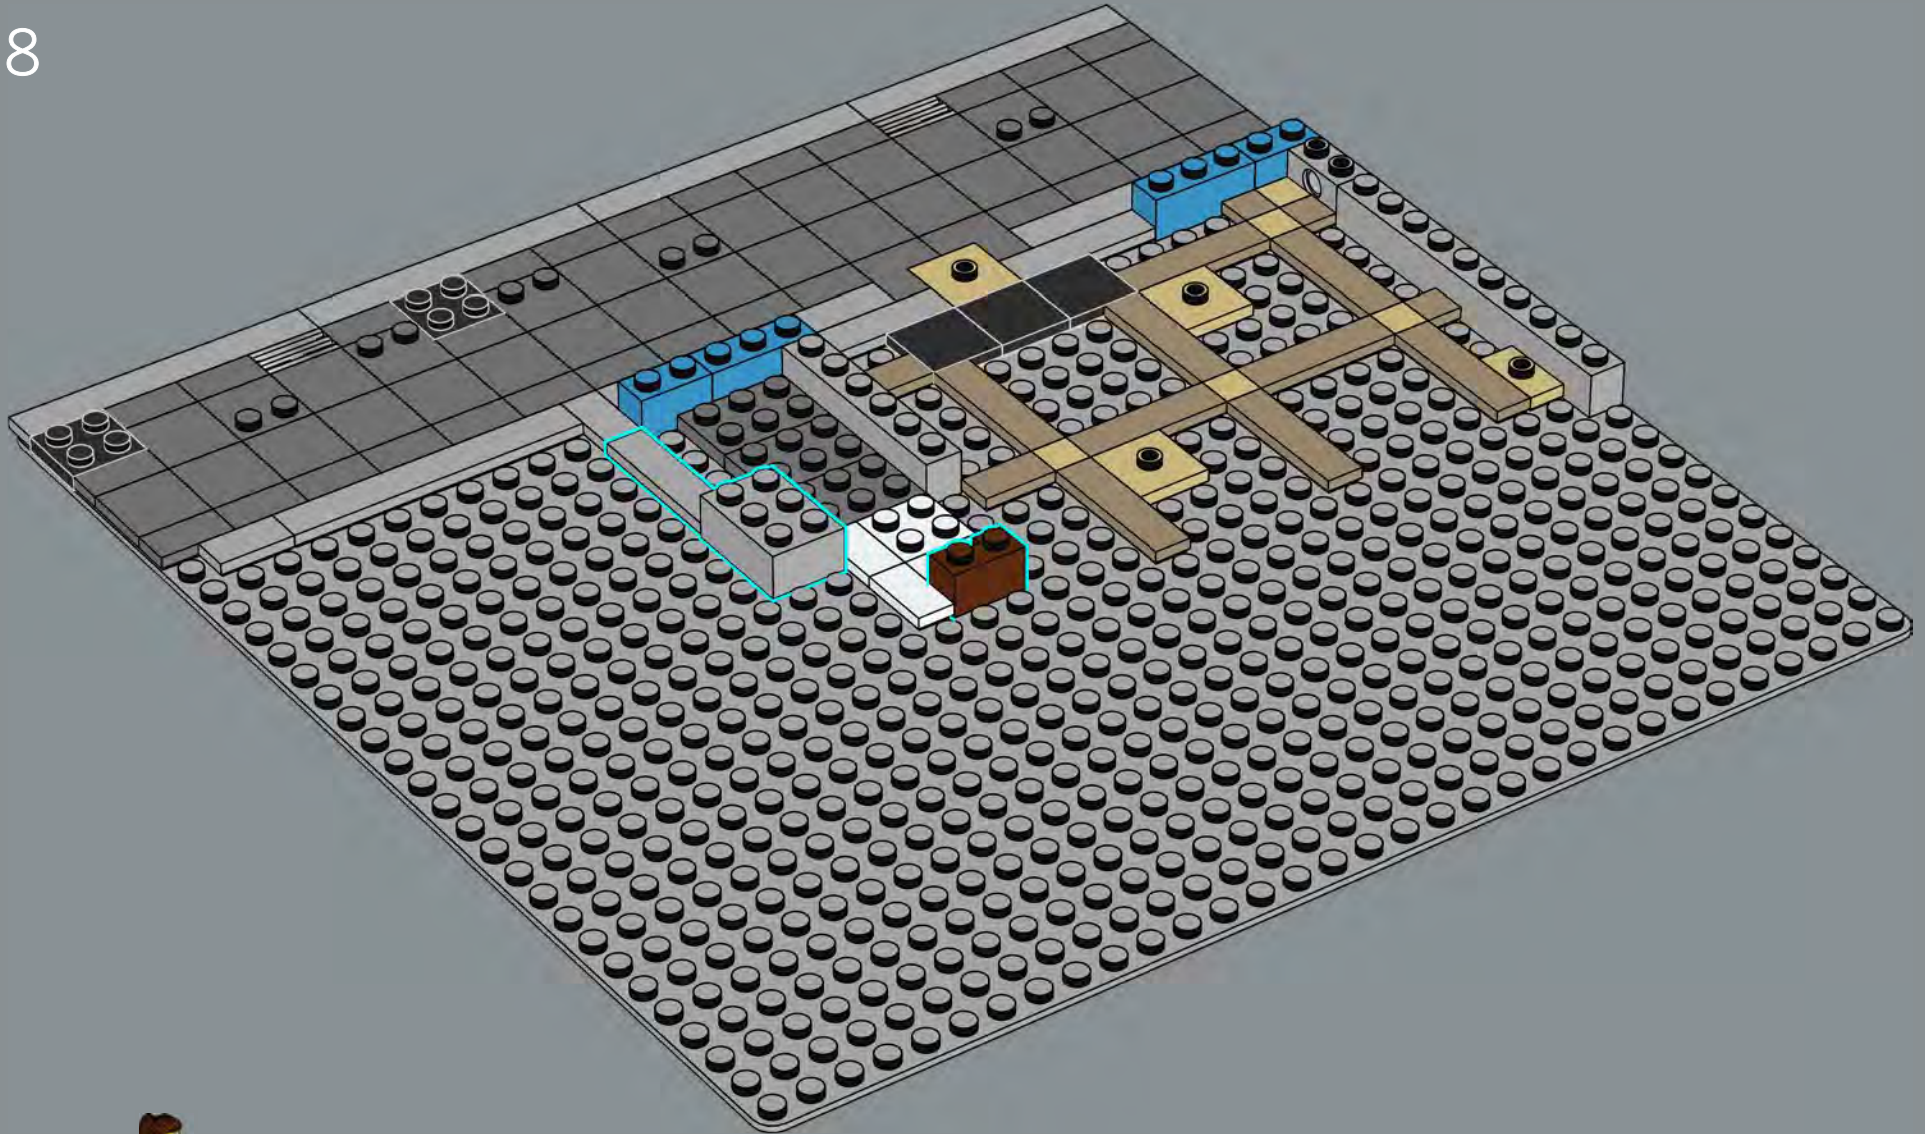

9

10

The placement of these elements creates a line angled at 45 degrees to the overall LEGO® grid. You'll find builds and elements oriented at 45 degrees used as a motif throughout the Jazz Club.

11

12

13