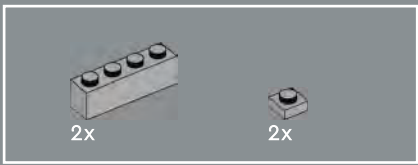

9

10

The placement of these elements creates a line angled at 45 degrees to the overall LEGO® grid. You'll find builds and elements oriented at 45 degrees used as a motif throughout the Jazz Club.

11

12

13