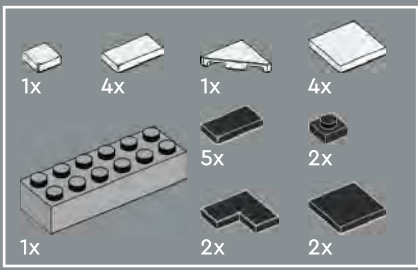

9

10

The placement of these elements creates a line angled at 45 degrees to the overall LEGO® grid. You'll find builds and elements oriented at 45 degrees used as a motif throughout the Jazz Club.

11

12

13