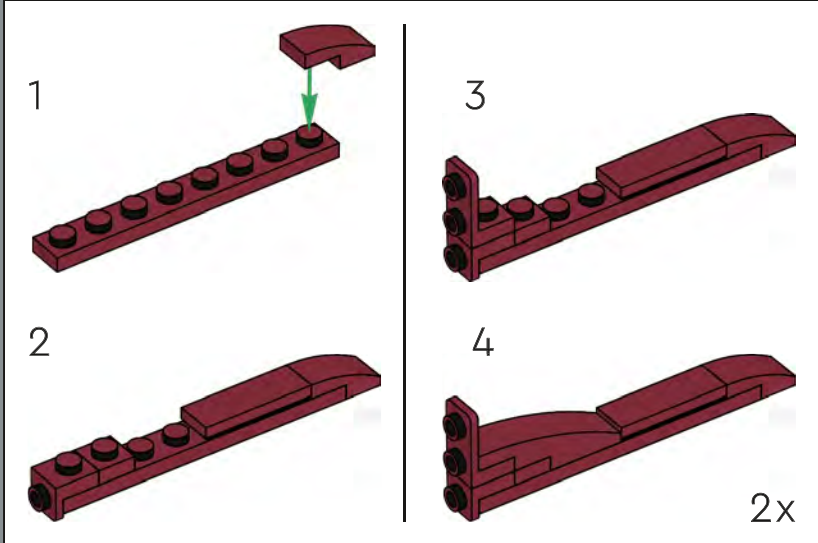

103

104

105

106

The curtains and lighting rig are designed to be easily taken out and put back in for when you want to reset the stage.

108

109

110