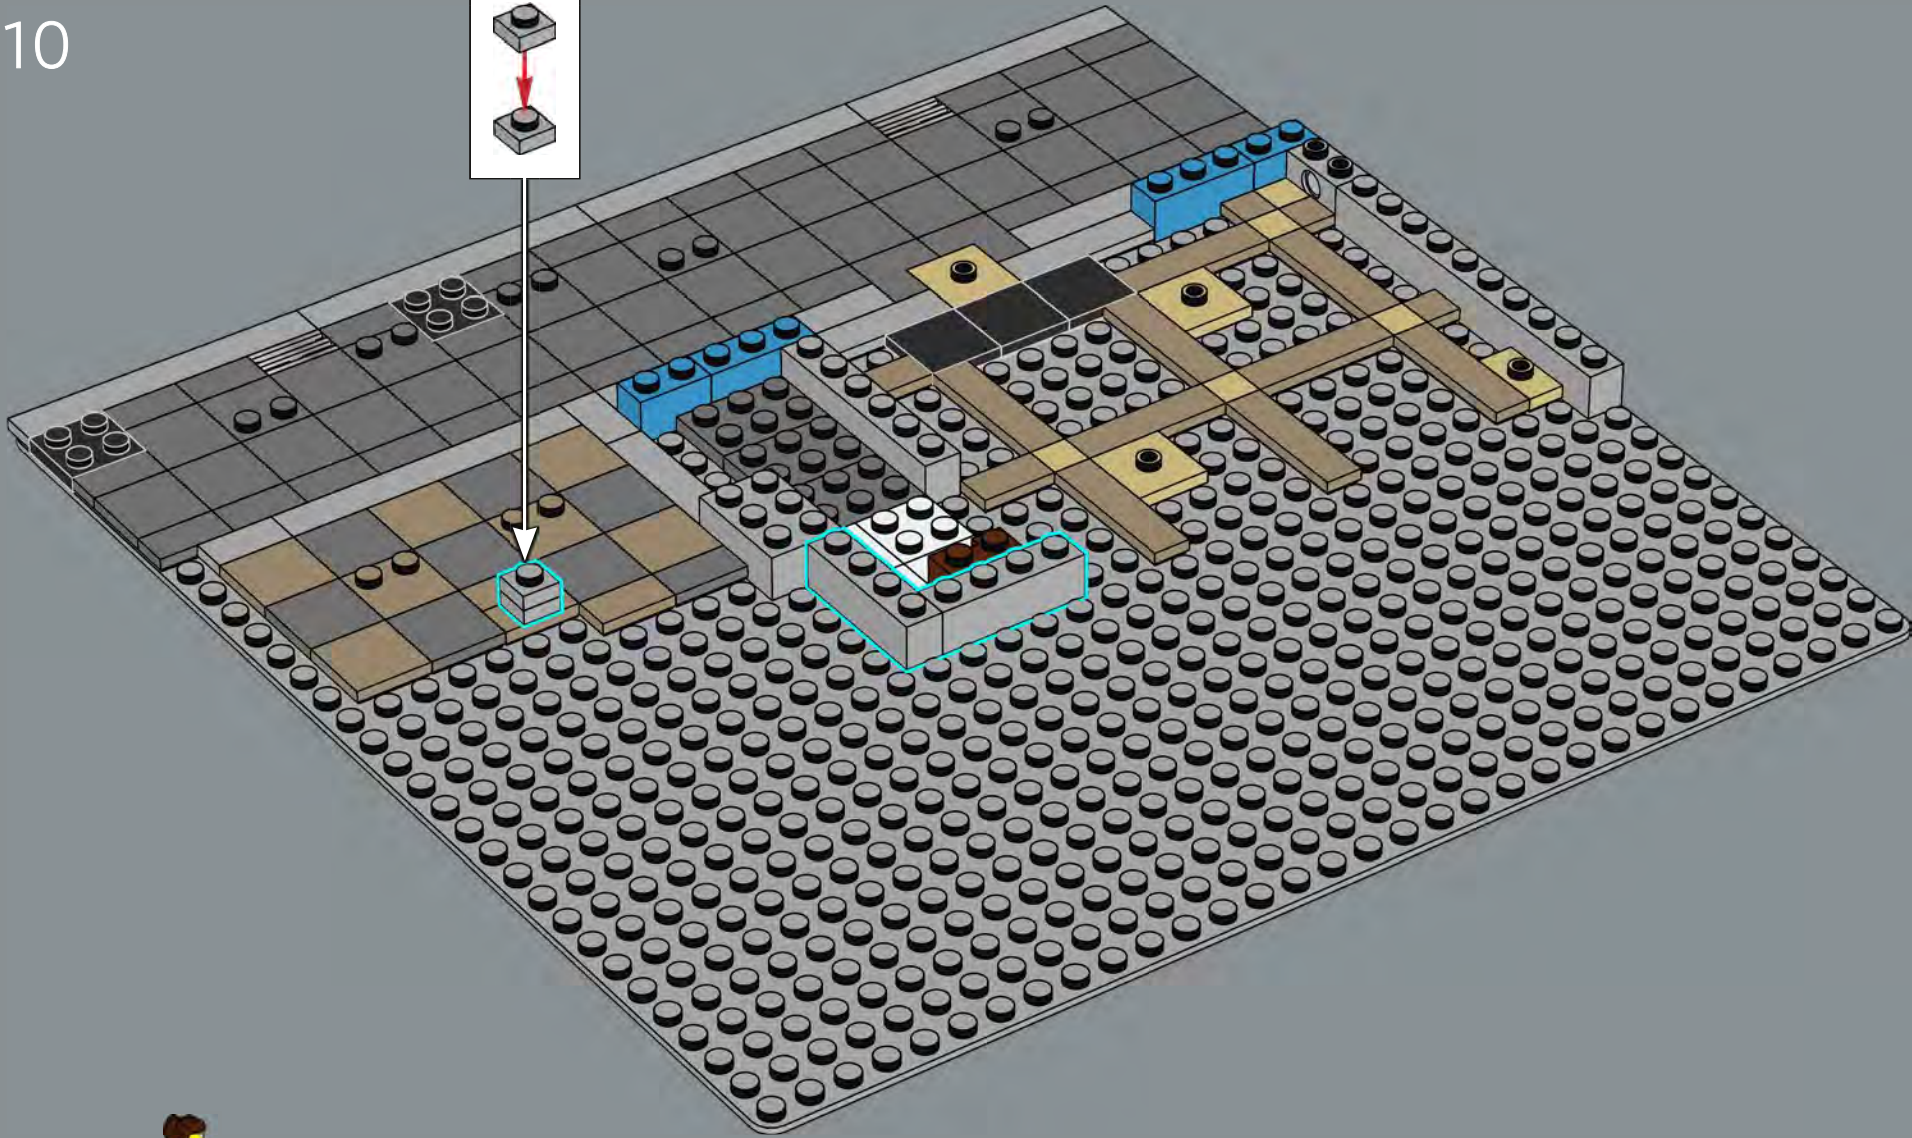

9

10

The placement of these elements creates a line angled at 45 degrees to the overall LEGO® grid. You'll find builds and elements oriented at 45 degrees used as a motif throughout the Jazz Club.

11

12

13