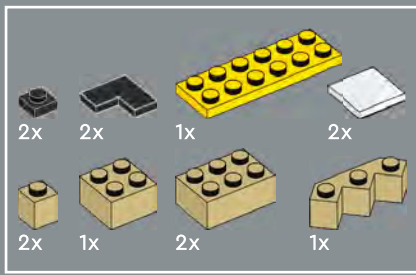

9

10

The placement of these elements creates a line angled at 45 degrees to the overall LEGO® grid. You'll find builds and elements oriented at 45 degrees used as a motif throughout the Jazz Club.

11

12

13