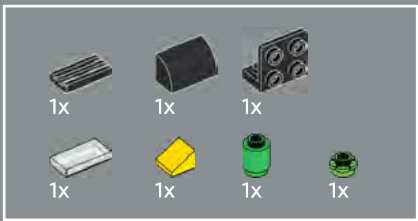

Tonight, the bass player plays his debut performance. He's been practising very hard when he's not working at the LEGO® 10232 Palace Cinema.

52

53

54

55

56

57

One delicious margherita pizza coming right up!  
Customers can enjoy the whole pie or buy it by the slice.