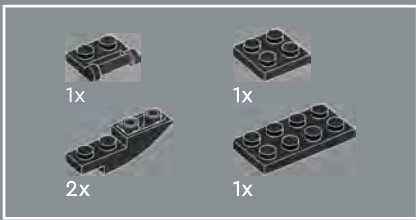

379

380

381

382

383

384

385

The LEGO® sausage has proven to be an incredibly useful element. It has appeared in 9 colours in dozens of LEGO sets.