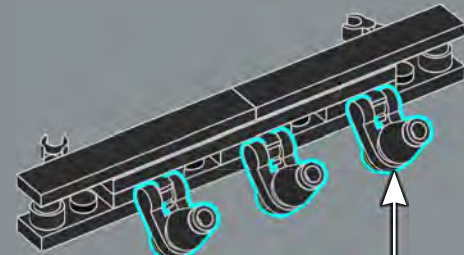

103

104

105

106

The curtains and lighting rig are designed to be easily taken out and put back in for when you want to reset the stage.

108

109

110