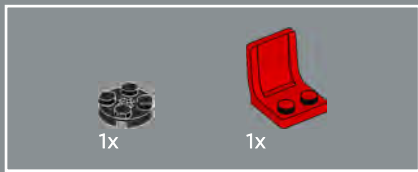

325

326

327

328

Before you take the stage, take a few minutes at the makeup table to be sure you will look your best under the bright lights.

329

The magician found her trusty magical sidekick the rabbit at the LEGO® 10218 Pet Shop.