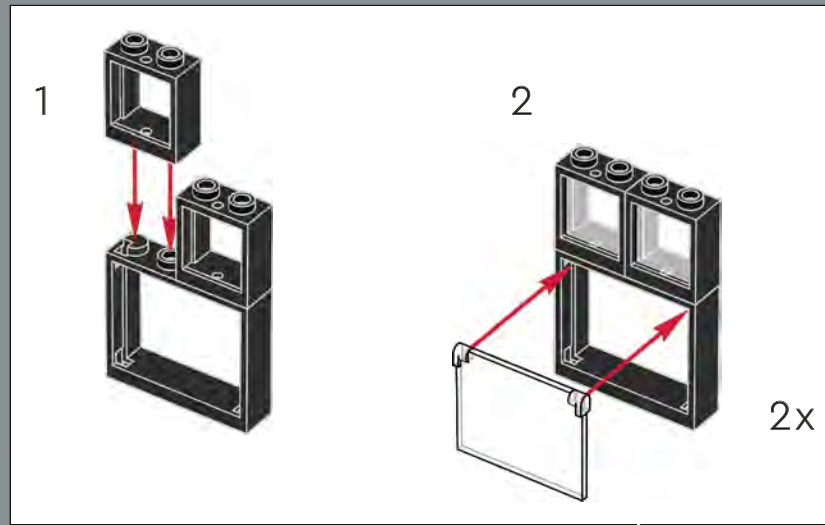

The wall art in the office is a small piece by the artist living in the loft above the LEGO® 10243 Parisian Restaurant.

201

1

2

202

203

204

205