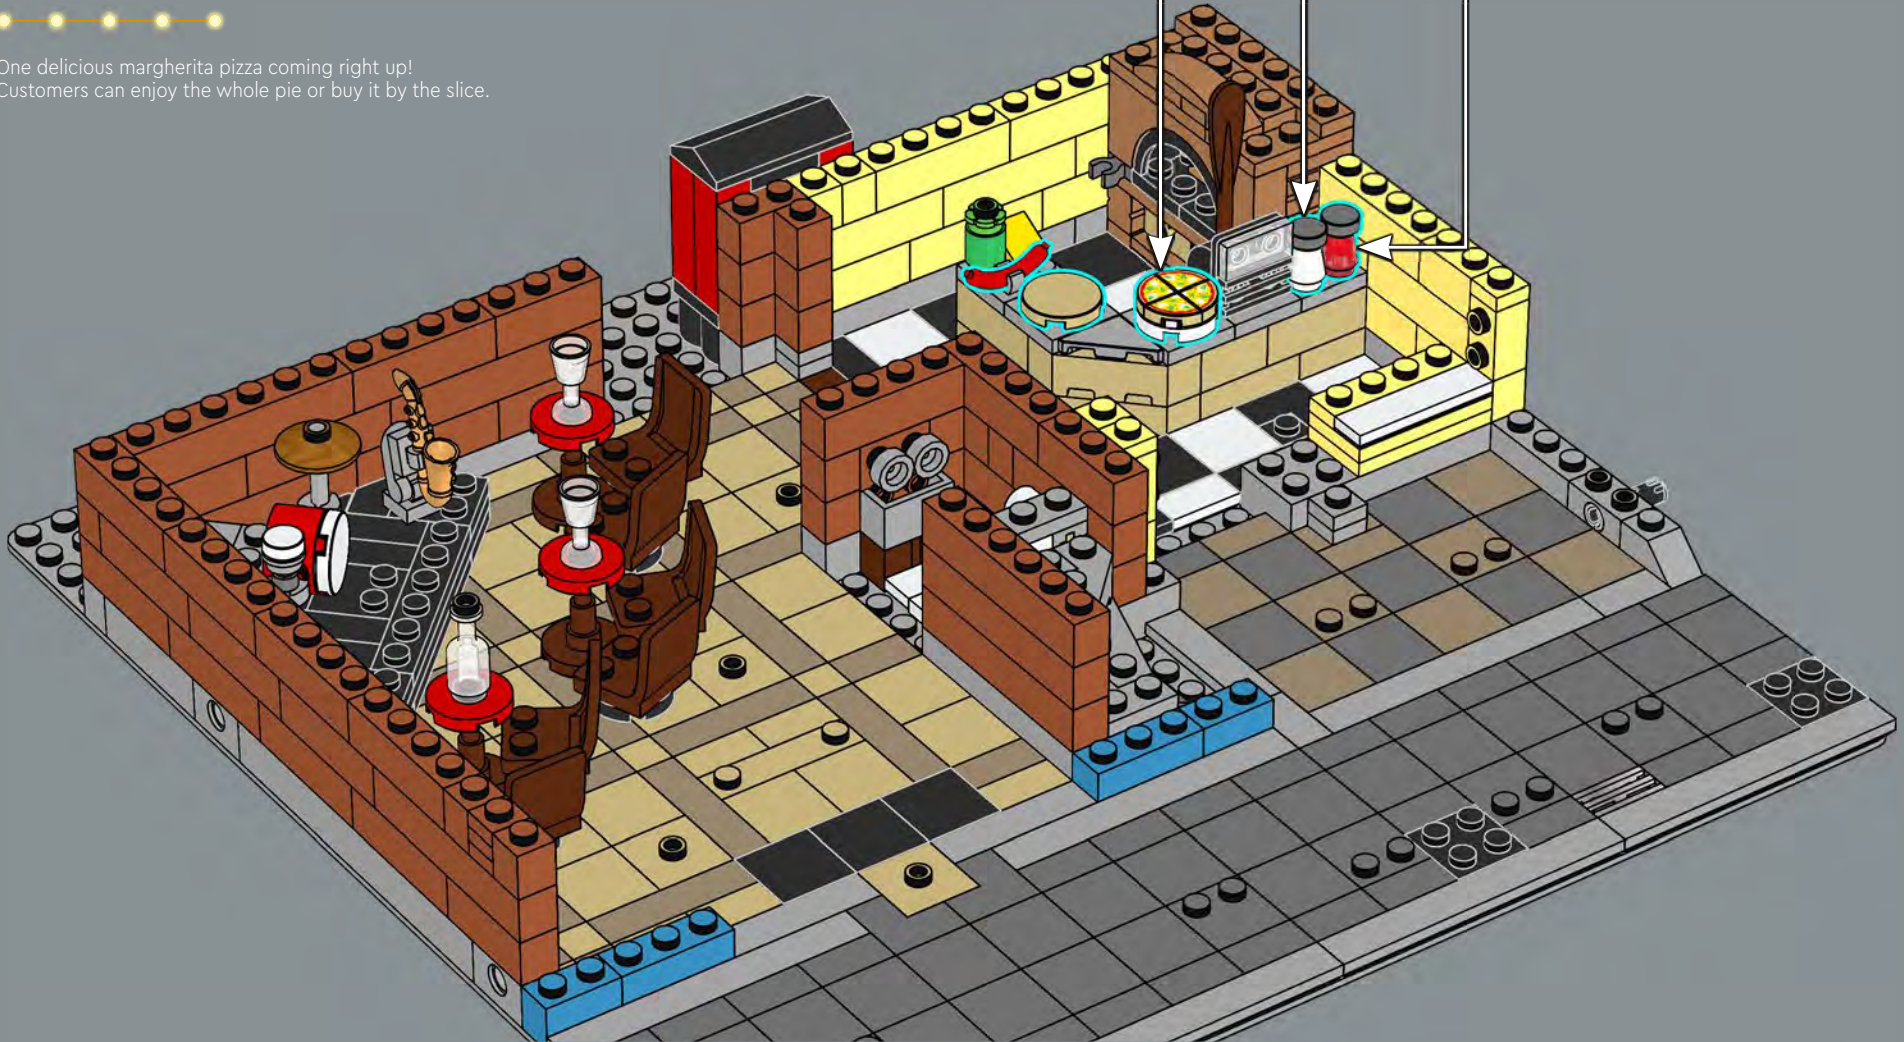

Tonight, the bass player plays his debut performance. He's been practising very hard when he's not working at the LEGO® 10232 Palace Cinema.

52

53

54

55

56

57

One delicious margherita pizza coming right up!  
Customers can enjoy the whole pie or buy it by the slice.