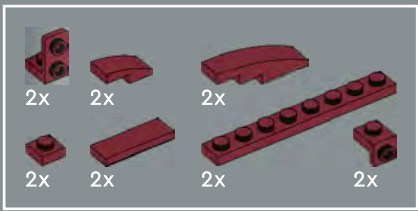

103

104

105

106

The curtains and lighting rig are designed to be easily taken out and put back in for when you want to reset the stage.

108

109

110