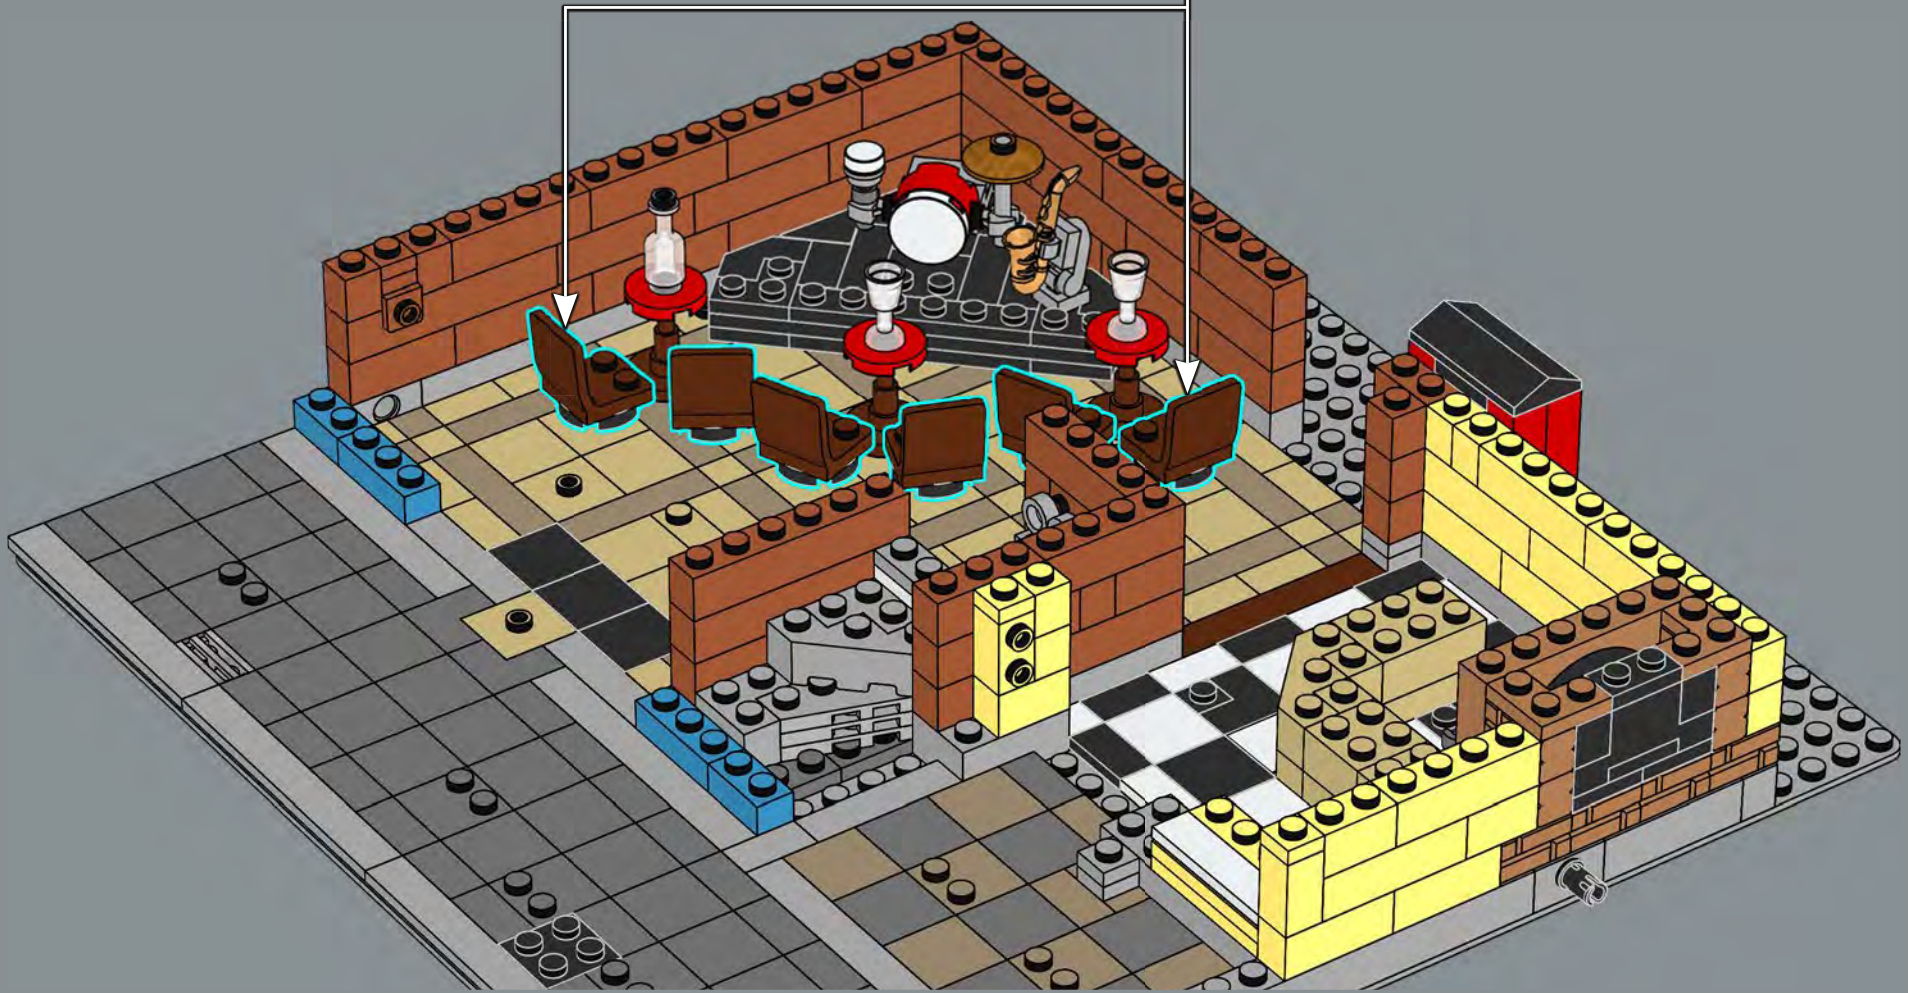

Tonight, the bass player plays his debut performance. He's been practising very hard when he's not working at the LEGO® 10232 Palace Cinema.

52

53

54

55

56

57

One delicious margherita pizza coming right up!  
Customers can enjoy the whole pie or buy it by the slice.