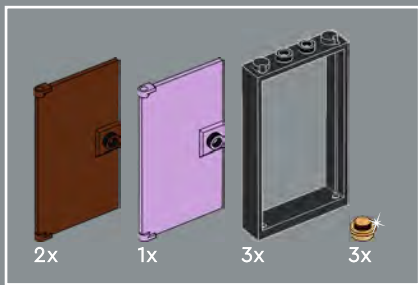

The wall art in the office is a small piece by the artist living in the loft above the LEGO® 10243 Parisian Restaurant.

201

1

2

202

203

204

205