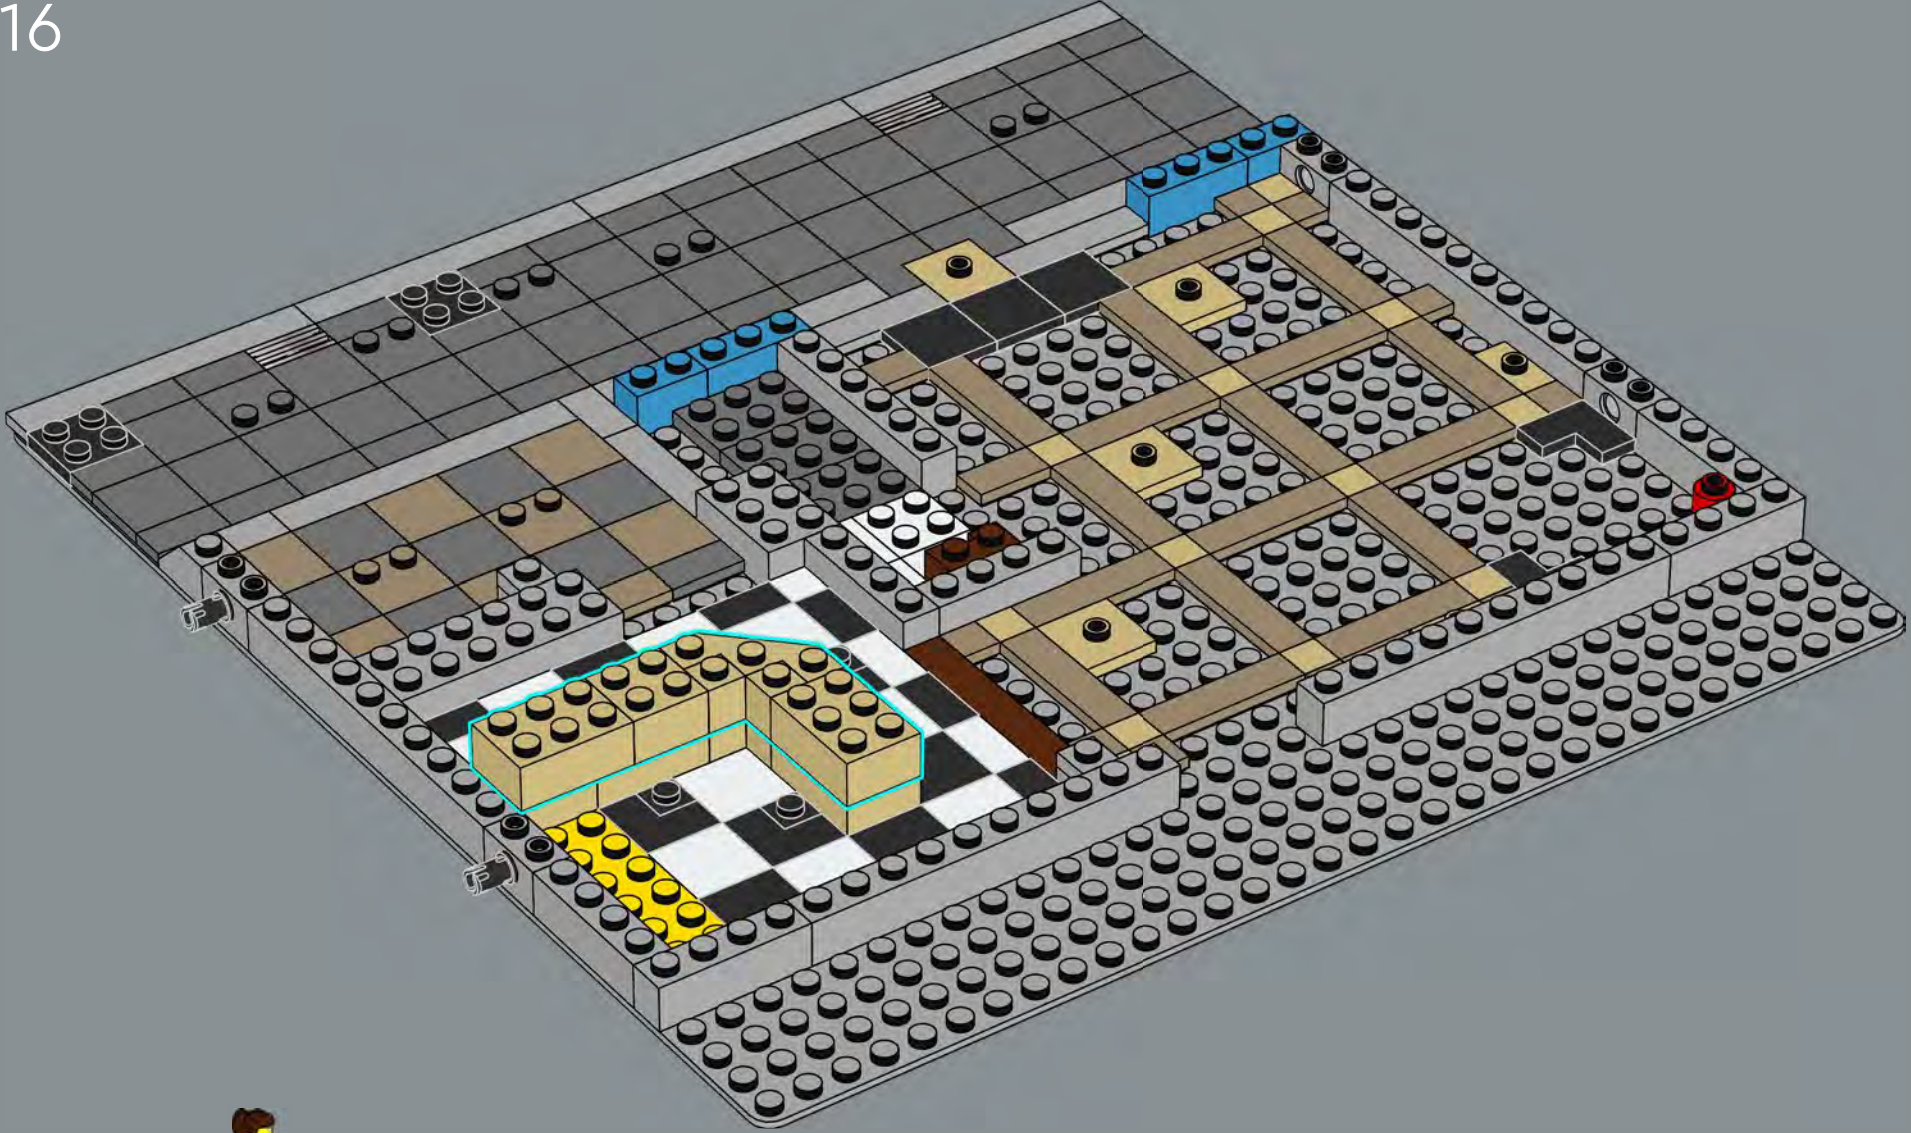

14

15

16

The drummer is excited to try out the new drum kit for sale at the music shop located in the LEGO® 10255 Assembly Square.

17

18

19

20